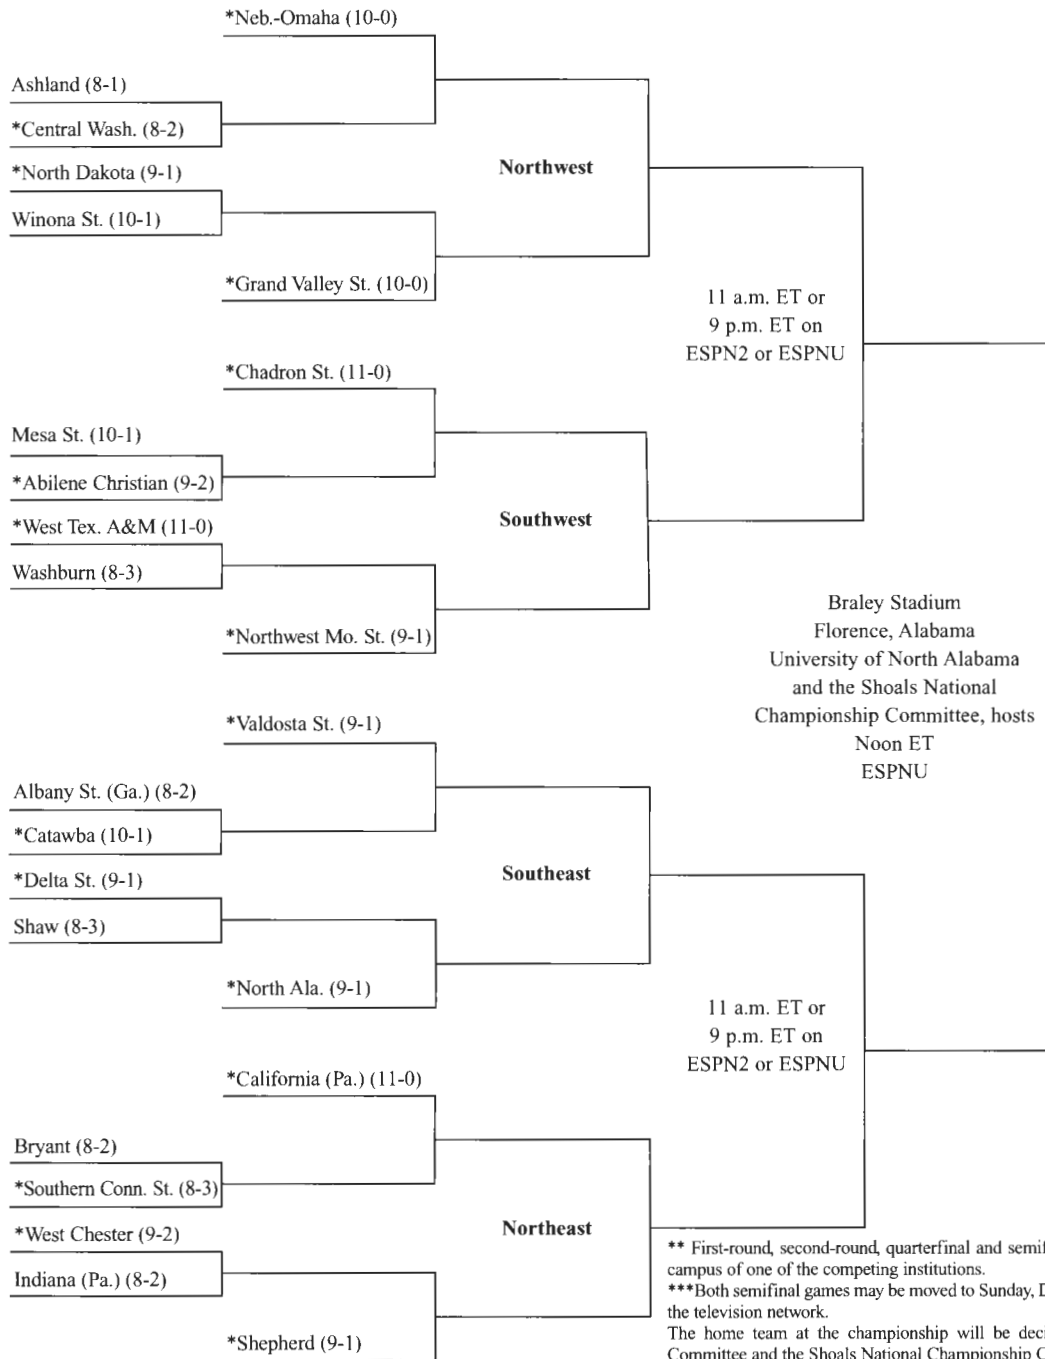

**First Round
November 17

**Second Round
November 24

**Quarterfinals
December 1

**Semifinals
***December 8 or 9

Final
December 15